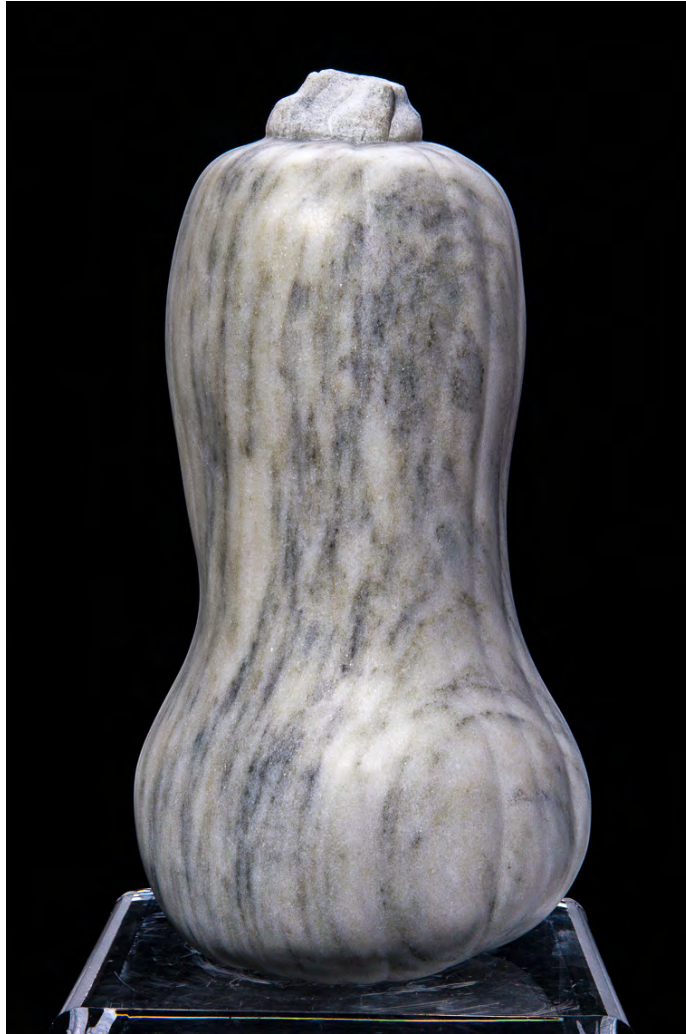

HARMON-MEEK GALLERY

Established in Naples in 1964

Carol Griffin

Butternut

Danby Marble, 2005

13" x 6 ½" x 6 ½"

J. William Meek | Barbara Meek | Kristine Meek | Juliana Meek

599 Ninth Street North · Suite 309 · Naples Florida 34102 · (239) 261-2637 · fax (239) 261-3804

HM[®]

HARMON-MEEK GALLERY

Established in Naples in 1964

Carol Griffin

Dionna

Alabaster agate, 2016

11" x 11" x 10"

J. William Meek | Barbara Meek | Kristine Meek | Juliana Meek